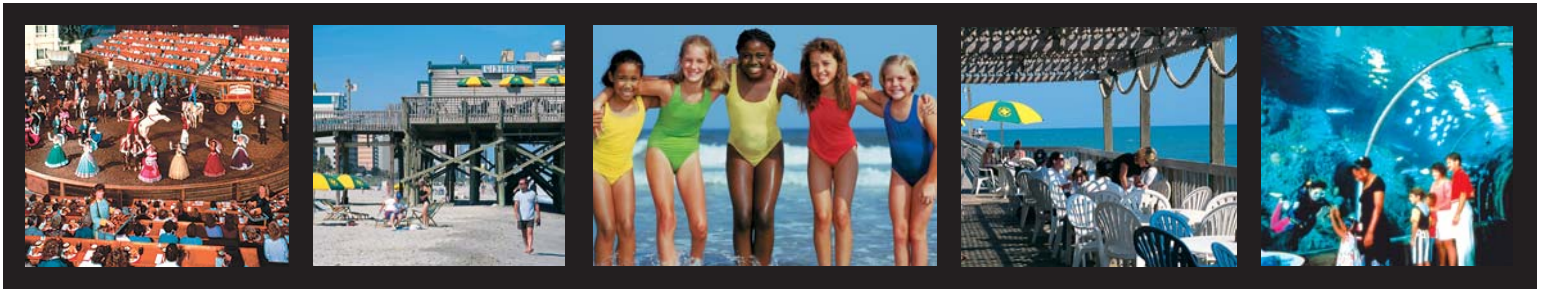

PLEASE VISIT OUR WEBSITE
www.escapeholidays.com

E-MAIL ADDRESS
trvlpros@escapeholidays.com

FAX NUMBER
(619) 448-1033

MYRTLE BEACH FAMILY FUN

MBFF-MYR 5 Day/4 Night Package

THIS PACKAGE INCLUDES:

- * 5 Days/4 Nights Hotel Accommodations
- * Admission to Ripley's Aquarium
- * Dinner & Show at the Dixie Stampede
- * Sightseeing Cruise Barefoot Princess
- * One Dinner Voucher in a choice of restaurants

PLEASE SELECT ONE OPTION:

- Day at The Pavilion
- OR** Nascar Speedpark
- OR** Myrtle Waves Water Park
- OR** Ripley's Aquarium & One Round of Miniature Golf

OPTIONAL ADD-ONS:

- * Other sightseeing options
- * Additional nights upon request
- * Golf Packages
- * All taxes