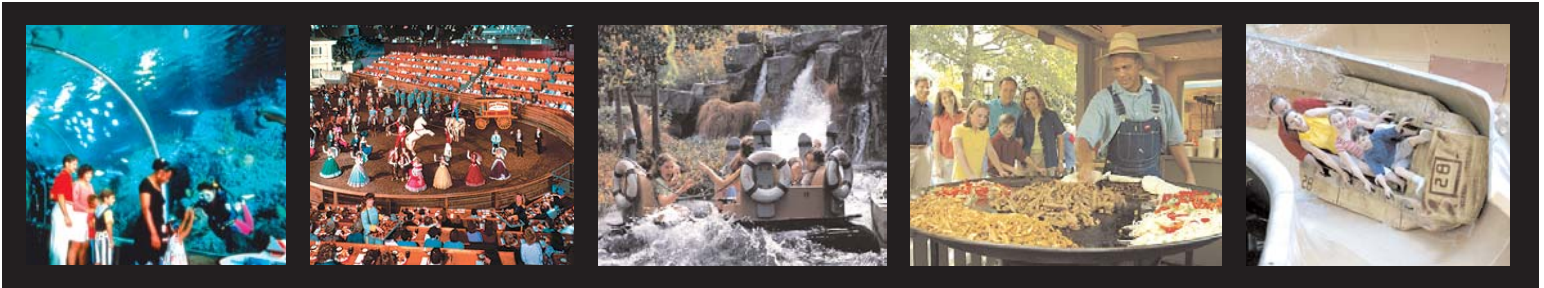

PLEASE VISIT OUR WEBSITE
www.escapeholidays.com

E-MAIL ADDRESS
trvlpros@escapeholidays.com

FAX NUMBER
(619) 448-1033

SMOKY MOUNTAIN FAMILY FUN

SMFF-TYS 4 Day/ 3 Night Package

THIS PACKAGE INCLUDES:

- * 4 Days/3 Nights Accommodations
- * Family Picnic in the Smokies
- * Ripley's Aquarium of the Smokies

PLEASE SELECT ONE OPTION:

- Dinner & Show at The Dixie Stampede
- OR Dinner & Show Black Bear Jamboree
- OR Admission to Dolly's Splash Country

PLEASE SELECT ONE OPTION:

- Ripley's Believe It or Not Museum
- OR Rainforest Adventure
- OR Moving Theatre
- OR Haunted Adventure
- OR Dinosaur Walk Museum
- OR Tennessee Museum of Aviation
- OR Davy Crockett Miniature Golf
- OR Ober Gatlinburg Tram Ride

PLEASE SELECT ONE OPTION:

- Country Tonite
- OR Comedy Barn
- OR Grand Illusion

OPTIONAL ADD-ONS:

- * Other sightseeing options
- * Additional nights upon request
- * All taxes